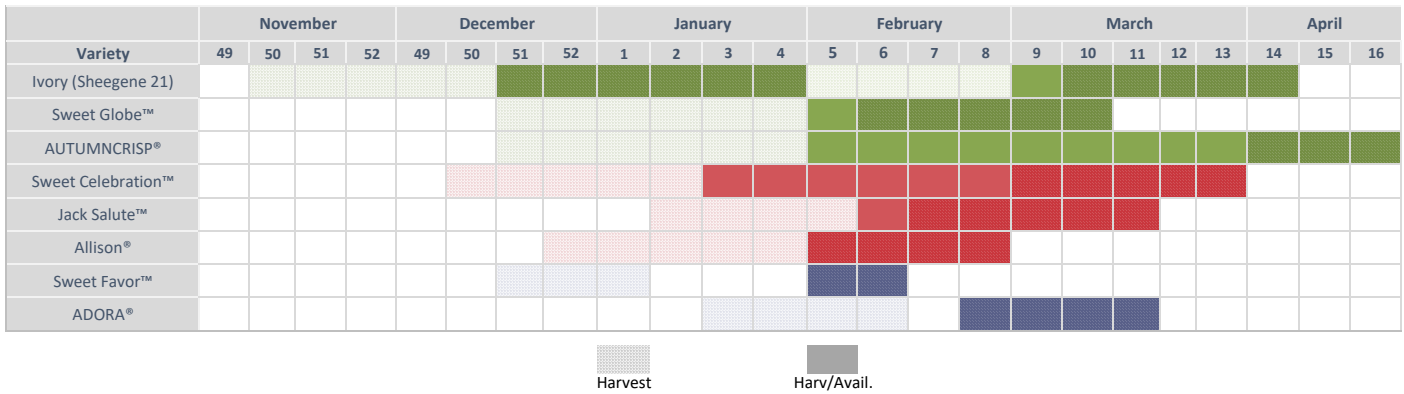

Grape Harvest & USA Availability

Variety Descriptions

IVORY®/SHEEGENE 21

Uniform berries with a clean sweet finish.

Berry: Oval / Elongated, Crisp
Taste: Low Acid, Sweet
Color: Green / Cream Finish
Brix: High

SWEET CELEBRATION®

Sophisticated and refreshing with a lingering fruity taste.

Berry: Oval Crisp
Taste: Flavorful
Color: Deep Red
Brix: High

SWEET FAVOR®

A delightful, full flavored sweet treat.

Berry: Oval, Crisp
Taste: Muscat Sweet
Color: Black to Deep Purple
Brix: High

SWEET GLOBE®

Snappy with hints of apple and a kiss of honey.

Berry: Round to Oval, Crisp
Taste: Low Acid, Sweet
Color: Green / Slight Cream Finish
Brix: High

JACK'S SALUTE®

Firm with a perfectly balanced sweetness and traditional grape flavor.

Berry: Round Crunchy
Taste: Flavorful
Color: Brilliant Red
Brix: High

ADORA®

Refreshingly crisp and sweet

Berry: Oval, Crisp & Juicy
Taste: Sweet, Light Muscat Flavor
Color: Full Black
Brix: High

AUTUMNCRISP®

Crisp and a juicy crunch with a slight muscat flavor.

Berry: Round, Very Crisp
Taste: Sweet with a light muscat flavor
Color: Full Green / Light Cream Finish
Brix: High

ALLISON®

Large with crisp texture and a great flavor.

Berry: Very Crisp
Taste: Flavorful
Color: Brilliant Red
Brix: High